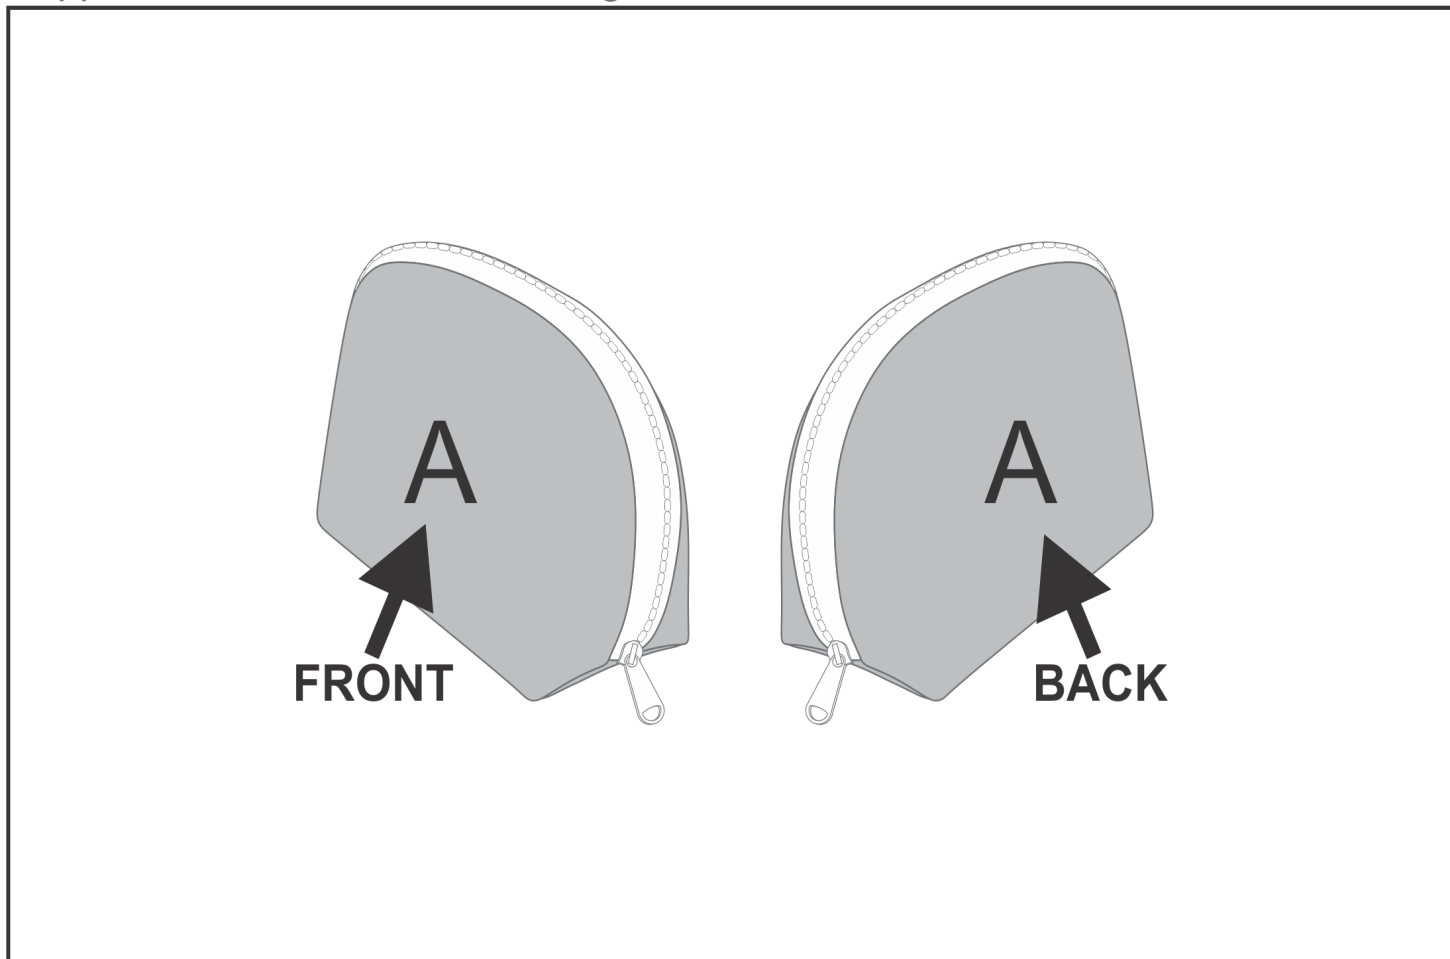

BC-HP-12-G

Hoppla Victoria Mini Cosmetic Bag

Need to know:

Includes 1-Position Sublimation (setup fees apply)

- Please Note: We cannot guarantee 100% logo Alignment on all Brandable Panels.

Branding Options:

Position	Branding Method (Branding Code)	No. of Colours	Dimension
A	Custom Sublimation A (CPSUB-A)	Full Colour	261mm wide x 371mm high